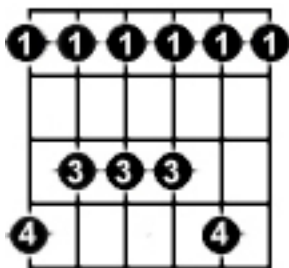

The Blues

12-Bar Blues

Key of A 1 2 3 4 5 6 7 8 9 10 11 12
 A | A | A | A | D | D | A | A | E | D | A | E : ||

Blues Scale

Expanded Blues Scale (key of A)

e-----5--8--10--12--15--17--|
 B-----5--8-----|
 G-----5--7-(8)-----|
 D-----5--7-----|
 A-----5-(6)-7-----|
 E--5--8-----|

Blues Lyrics

A7 **D7** **A7** **A7**
 I play the guitar - and I like to rock
D7 **D7** **A7** **A7**
 I play the guitar - and I like to rock
E7 **D7** **A7** **D-D#-E**
 I'd rather rock all day - then sit around and talk