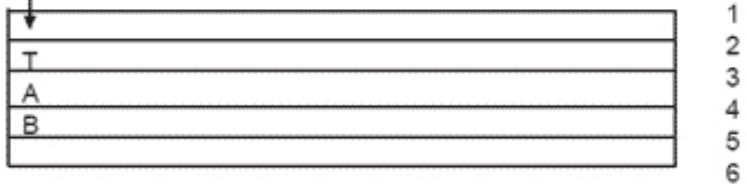

TABS

Fret board:

The word TAB at the beginning of the tablature score is the abbreviation for tablature.

Tablature has six lines that indicate the six strings of the guitar.

Tablature score:

SINGLE NOTES

E-----
 B-----
 G-----
 D-----
 A-----
 E--0--1--2--3--4--5--